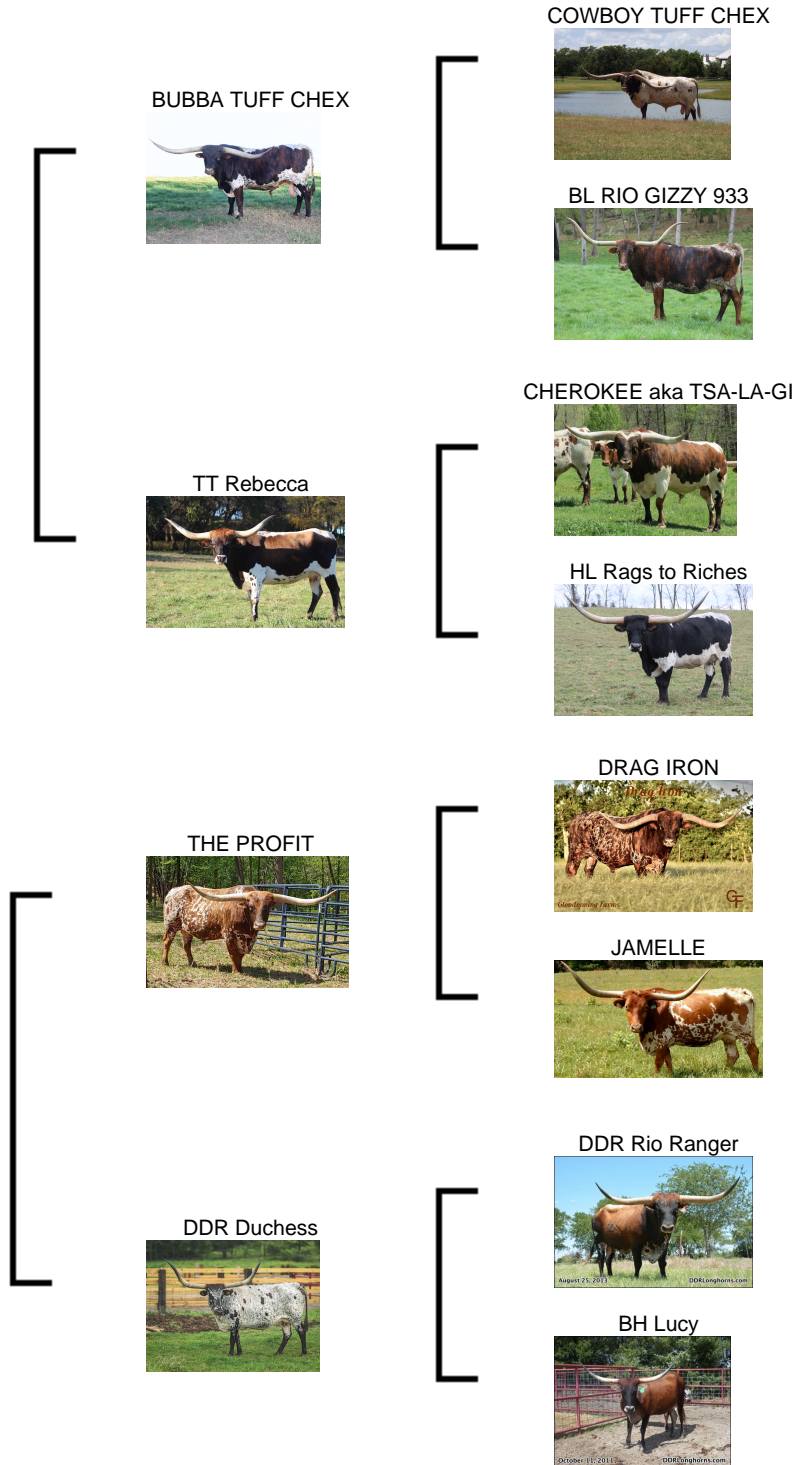

Mayhem

Date of Birth: 06/30/2022
 Registration 1: B1107401
 Breeder: M&M Cattle Company
 Owner: Greg & Suzette Kapp

Courtesy of Lucksenuf Farm

TTT: 67.7500 on 06/16/2024

Mayhem

Maxim

MM Gain Her Trust

BUBBA TUFF CHEX

COWBOY TUFF CHEX

BL RIO GIZZY 933

TT Rebecca

CHEROKEE aka TSA-LA-GI

HL Rags to Riches

THE PROFIT

DRAG IRON

JAMELLE

DDR Duchess

DDR Rio Ranger

BH Lucy

<http://www.hiredhandsoftware.com>