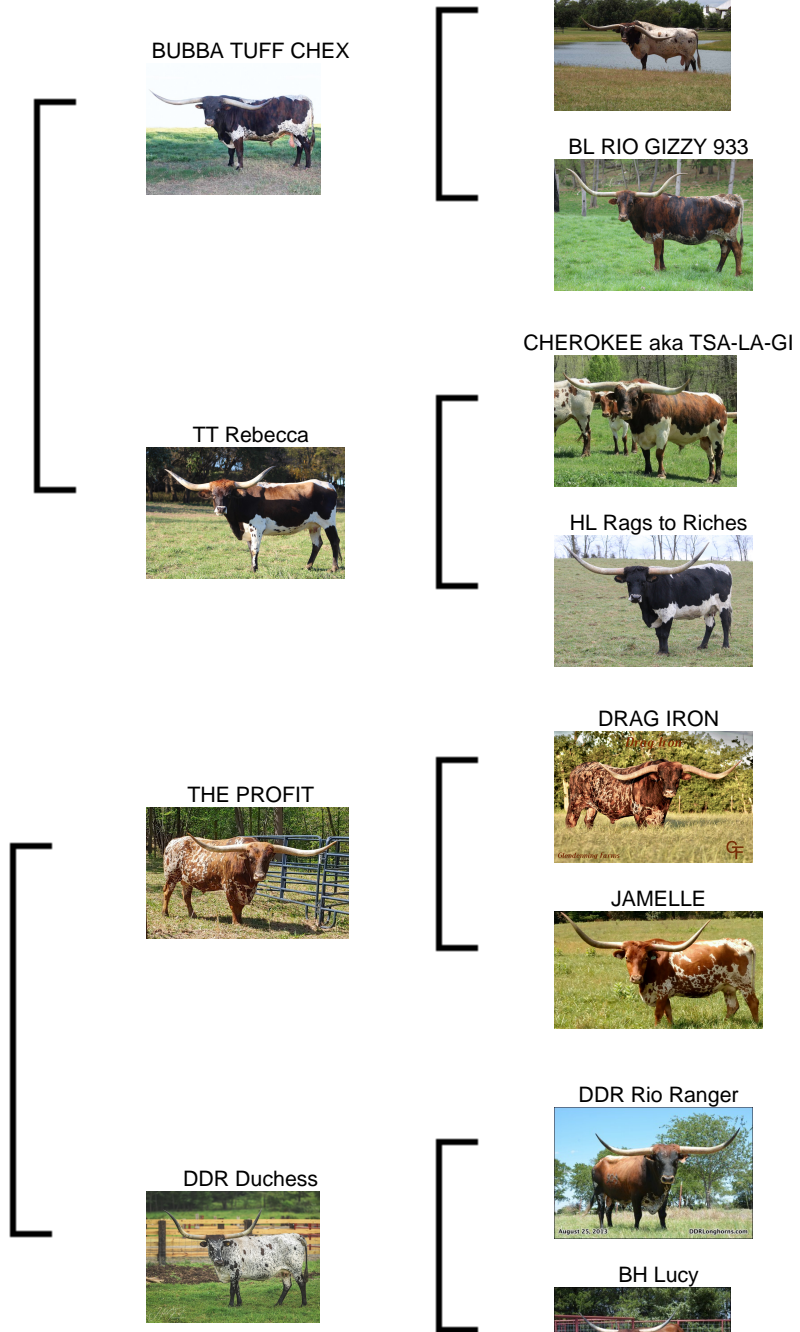

Mayhem

Date of Birth: 06/30/2022
 Registration 1: B1107401
 Breeder: M&M Cattle Company
 Owner: Greg & Suzette Kapp

Courtesy of Lucksenuf Farm

TTT: 67.7500 on 06/16/2024

Mayhem

Maxim

MM Gain Her Trust

BUBBA TUFF CHEX

TT Rebecca

THE PROFIT

DDR Duchess

COWBOY TUFF CHEX

BL RIO GIZZY 933

CHEROKEE aka TSA-LA-GI

HL Rags to Riches

DRAG IRON

JANELLE

DDR Rio Ranger

BH Lucy

<http://www.hiredhandsoftware.com>