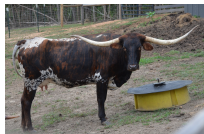

LTL TIGER LILLY 90

KCCI Chromed

Cowboy Catchit Chex

KCCI RIO FANCY

Sniper

Rustic Between the Rain

Wiregrass Magnolia 09

HL Double Barrel