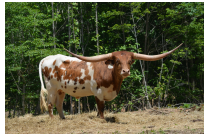

LF Lit Firecracker

Date of Birth: 08/06/2024
Breeder: Greg & Suzette Kapp
Owner: Greg & Suzette Kapp

Courtesy of Lucksenuf Farm

LF Lit Firecracker

Lucksenuf Rustic Chrome

DW CUT 'N STRIKE

KCCI Chromed

Rustic Between the Rain